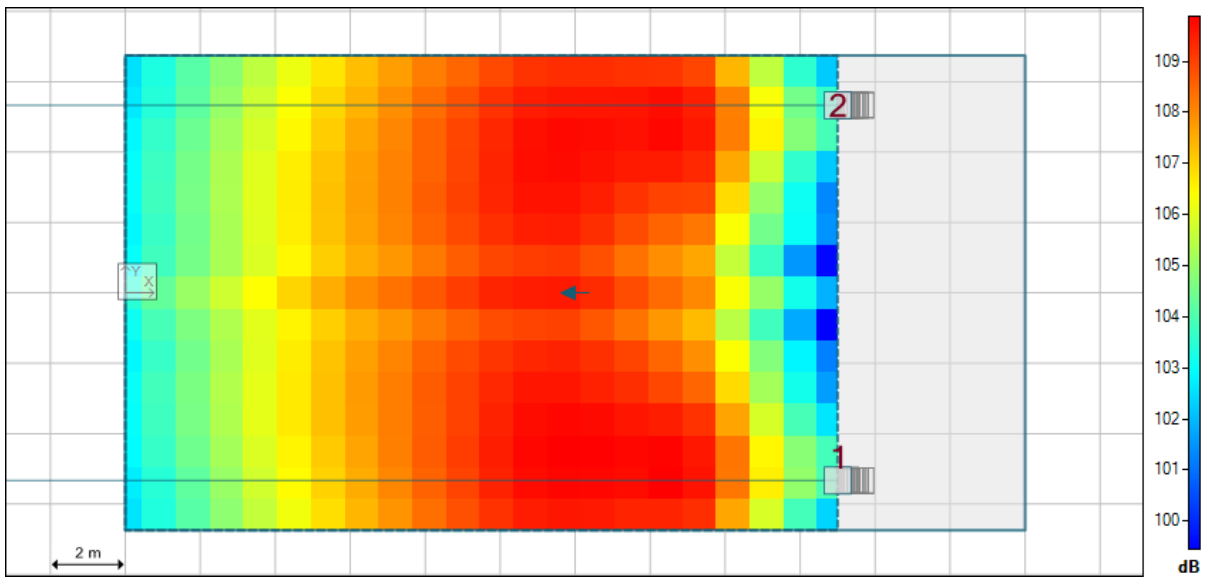

1 Project Information

Project Title:	CK Milanówek
Date:	15 lutego 2019
Author:	Michal Zelman
Temperature:	20,0°C
Pressure:	Standard (1010 hPa)
Humidity:	Standard (60%)
Mapping:	Broadband - A-Weighted

2 Sound Sources

	Label	Type	System	X [m]	Y [m]	Z [m]	Hor [°]	Ver [°]	Rot [°]
1	Event 208A v3-2	Line Array	Event 208A v3-2	19,00	-5,00	6,35	180,0	-14,6	0,0
2	Event 208A v3-2	Line Array	Event 208A v3-2	19,00	5,00	6,35	180,0	-14,6	0,0

3 Distribution

Average: 106,8 dB $\pm$ 2,4
Average - Std. Dev.: 104,3 dB
Average + Std. Dev.: 109,2 dB