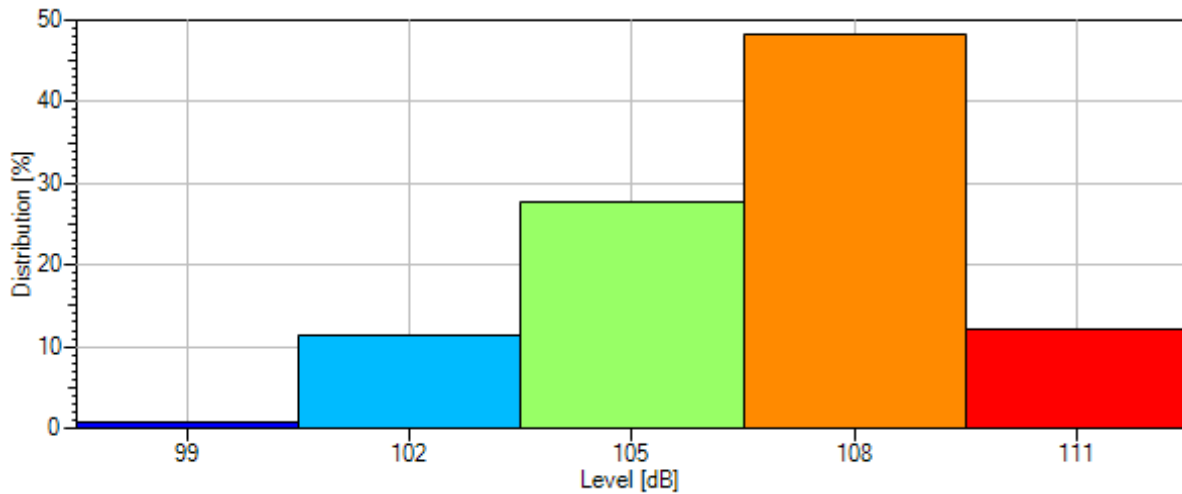

	Label	Type	System	X [m]	Y [m]	Z [m]	Hor [°]	Ver [°]	Rot [°]
1	Event 208A v3-2	Line Array	Event 208A v3-2	19,00	-5,00	6,35	180,0	-14,6	0,0
2	Event 208A v3-2	Line Array	Event 208A v3-2	19,00	5,00	6,35	180,0	-14,6	0,0

3 Distribution

Average: 106,8 dB \pm 2,4
Average - Std. Dev.: 104,3 dB
Average + Std. Dev.: 109,2 dB

4 Sound Source - Event 208A v3-2

System: Event 208A v3-2
Company: D.A.S. Audio S.A.
Label: Event 208A v3-2
Position: X=19,00 m
 Y=-5,00 m
 Z=6,35 m
Orientation: Hor=180,0°
 Ver=-14,6°
Weight: 190,00 kg
Setup: Flying AX-Event208
Box Count: 6
Pinpoint Mode: Best Pinpoint
Pinpoint Number: 13
Remaining Vertical Angle: 0,0°
Bottom Angle: 51,3 °
Above Ground: 4,88 m