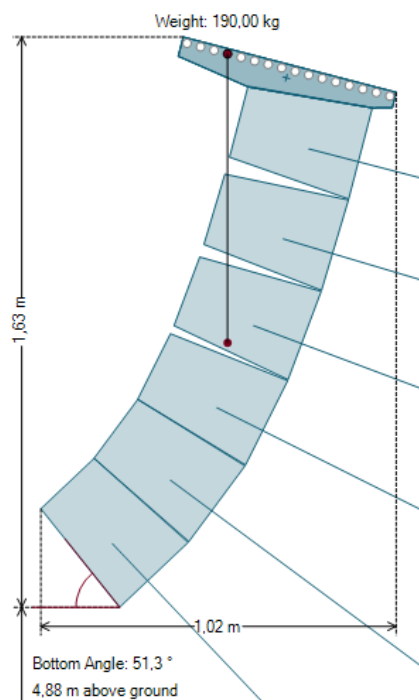

	Label	Type	System	X [m]	Y [m]	Z [m]	Hor [°]	Ver [°]	Rot [°]
1	Event 208A v3-2	Line Array	Event 208A v3-2	19,00	-5,00	6,35	180,0	-14,6	0,0
2	Event 208A v3-2	Line Array	Event 208A v3-2	19,00	5,00	6,35	180,0	-14,6	0,0

3 Distribution

Average: 106,8 dB \pm 2,4
Average - Std. Dev.: 104,3 dB
Average + Std. Dev.: 109,2 dB

4 Sound Source - Event 208A v3-2

System: Event 208A v3-2
Company: D.A.S. Audio S.A.
Label: Event 208A v3-2
Position: X=19,00 m
 Y=-5,00 m
 Z=6,35 m
Orientation: Hor=180,0°
 Ver=-14,6°
Weight: 190,00 kg
Setup: Flying AX-Event208
Box Count: 6
Pinpoint Mode: Best Pinpoint
Pinpoint Number: 13
Remaining Vertical Angle: 0,0°
Bottom Angle: 51,3 °
Above Ground: 4,88 m

	Box Type	Gain	Rigging Angle	Aiming Angle
	(Frame)			-14,6°
Box 1	event 208A	0,0 dB	0,0°	-14,6°
Box 2	event 208A	0,0 dB	2,0°	-16,6°
Box 3	event 208A	0,0 dB	4,0°	-20,6°
Box 4	event 208A	0,0 dB	6,0°	-26,6°
Box 5	event 208A	0,0 dB	10,0°	-36,6°
Box 6	event 208A	0,0 dB	10,0°	-46,6°

Filter Status: Active
Gain: 0,0 dB
Delay: 0,000 ms
Polarity: Normal

Status
 No messages

6 Audience Zone - Audience Zone

Label: Audience Zone
Shape: Rectangle

Label	Length	Ear Height
Audience Area 1	19,00 m	1,20 m (Sitting)