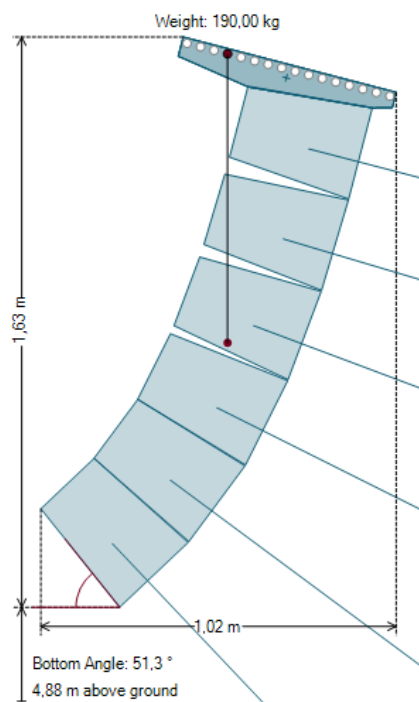

5 Sound Source - Event 208A v3-2 1

System: Event 208A v3-2
Company: D.A.S. Audio S.A.
Label: Event 208A v3-2 1
Position: X=19,00 m
Y=5,00 m
Z=6,35 m
Orientation: Hor=180,0°
Ver=-14,6°
Weight: 190,00 kg
Setup: Flying AX-Event208
Box Count: 6
Pinpoint Mode: Best Pinpoint
Pinpoint Number: 13
Remaining Vertical Angle: 0,0°
Bottom Angle: 51,3 °
Above Ground: 4,88 m

	Box Type	Gain	Rigging Angle	Aiming Angle
	(Frame)			-14,6°
Box 1	event 208A	0,0 dB	0,0°	-14,6°
Box 2	event 208A	0,0 dB	2,0°	-16,6°
Box 3	event 208A	0,0 dB	4,0°	-20,6°
Box 4	event 208A	0,0 dB	6,0°	-26,6°
Box 5	event 208A	0,0 dB	10,0°	-36,6°
Box 6	event 208A	0,0 dB	10,0°	-46,6°

	Box Type	Input Configuration	Input Types
	(Frame)		
Box 1	event 208A	1 U	1 U: FilterDef1
Box 2	event 208A	1 U	1 U: FilterDef1
Box 3	event 208A	1 U	1 U: FilterDef1
Box 4	event 208A	1 U	1 U: FilterDef1
Box 5	event 208A	1 U	1 U: FilterDef1
Box 6	event 208A	1 U	1 U: FilterDef1

Filter Status: Active
Gain: 0,0 dB
Delay: 0,000 ms
Polarity: Normal

Status
No messages